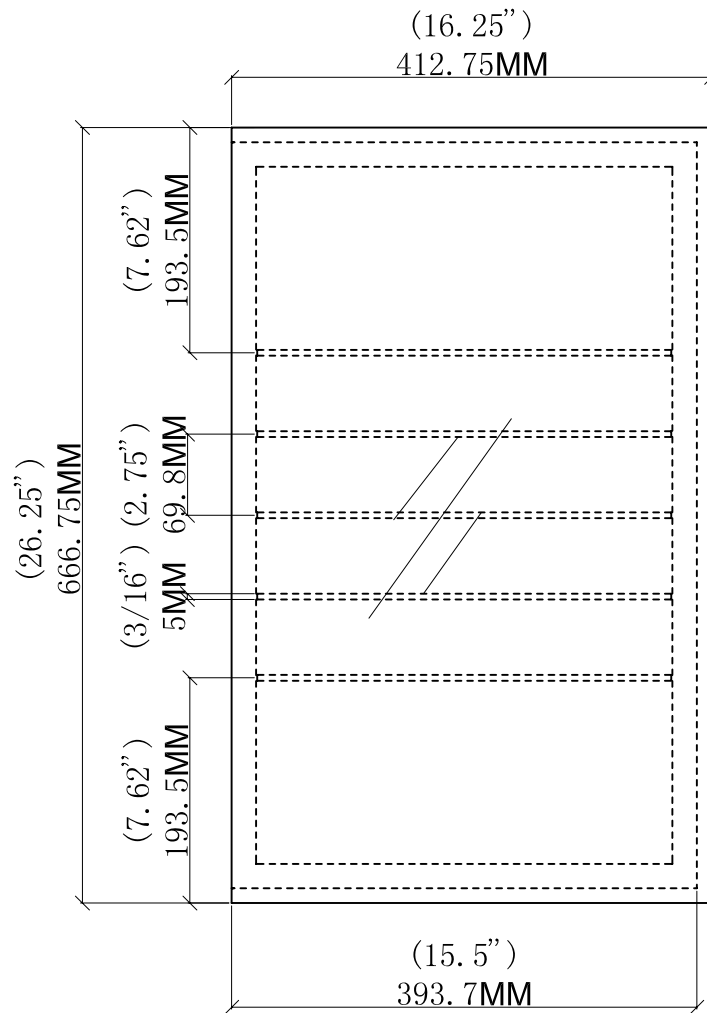

8282

Bathroom Mirror Cabinet

Size: 16.25" H x 26.25" X 4.5"

Powder coated steel body

5mm Pencil edge Mirror in front

FRONT

SIDE